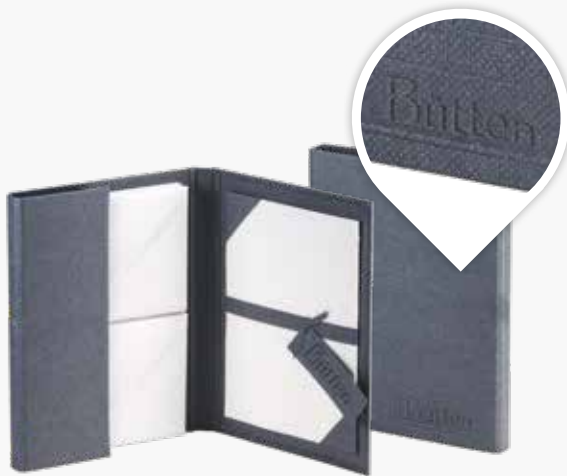

1051 1900 201 / VE 1

4 014970 381508

40 / DIN A4 Blätter · sheets · feuilles
10 / DL Einzelkarten · flat cards · cartes simples
50 / DL Briefumschläge · envelopes · enveloppes

1026 1900 201 / VE 3

4 014970 381485

15 / DIN A5 Blätter · sheets · feuilles
15 / C6 Briefumschläge · envelopes · enveloppes